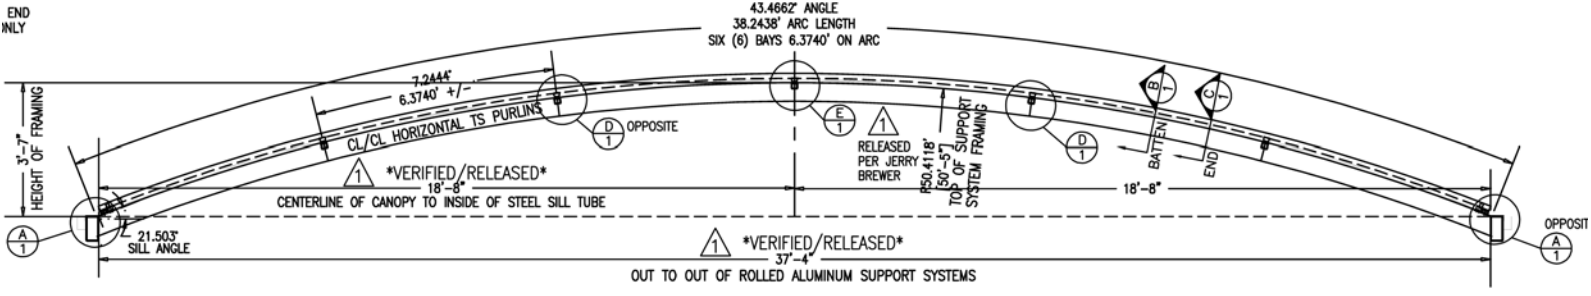

Toll Free: 800-759-6985

[www.cpidaylighting.com](http://www.cpidaylighting.com)

Fax: 847-816-0425

END ONLY

1 SCALE: 3/8" = 1'-0"  
ONE (1) UNIT REQUIRED AS SHOWN

28662 N. Ballard Drive  
Lake Forest, IL 60045  
T. 847-816-1060  
F. 847-816-0425  
[www.cpidaylighting.com](http://www.cpidaylighting.com)