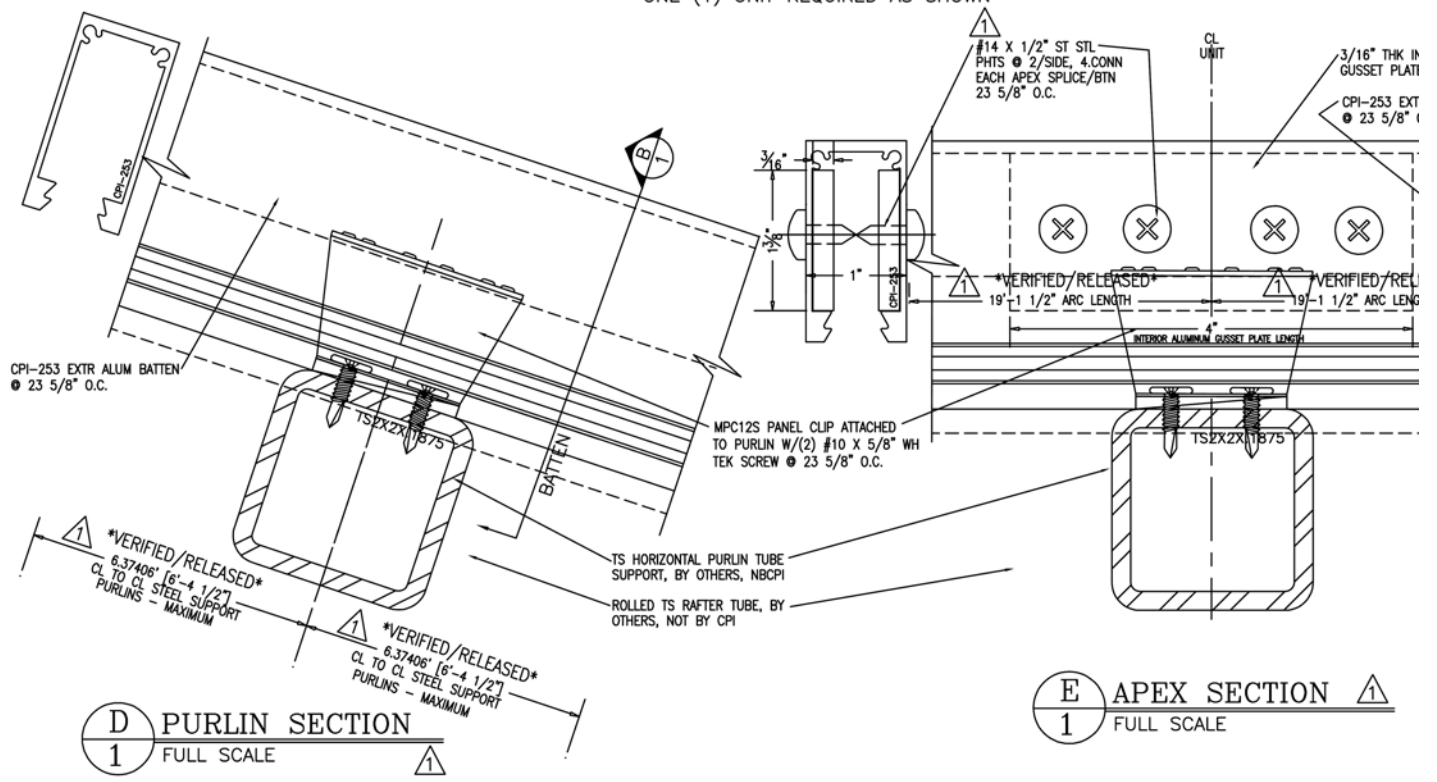

Toll Free: 800-759-6985

[www.cpidaylighting.com](http://www.cpidaylighting.com)

Fax: 847-816-0425

END ONLY

1 SCALE: 3/8" = 1'-0"  
ONE (1) UNIT REQUIRED AS SHOWN

28662 N. Ballard Drive  
Lake Forest, IL 60045  
T. 847-816-1060  
F. 847-816-0425  
[www.cpidaylighting.com](http://www.cpidaylighting.com)