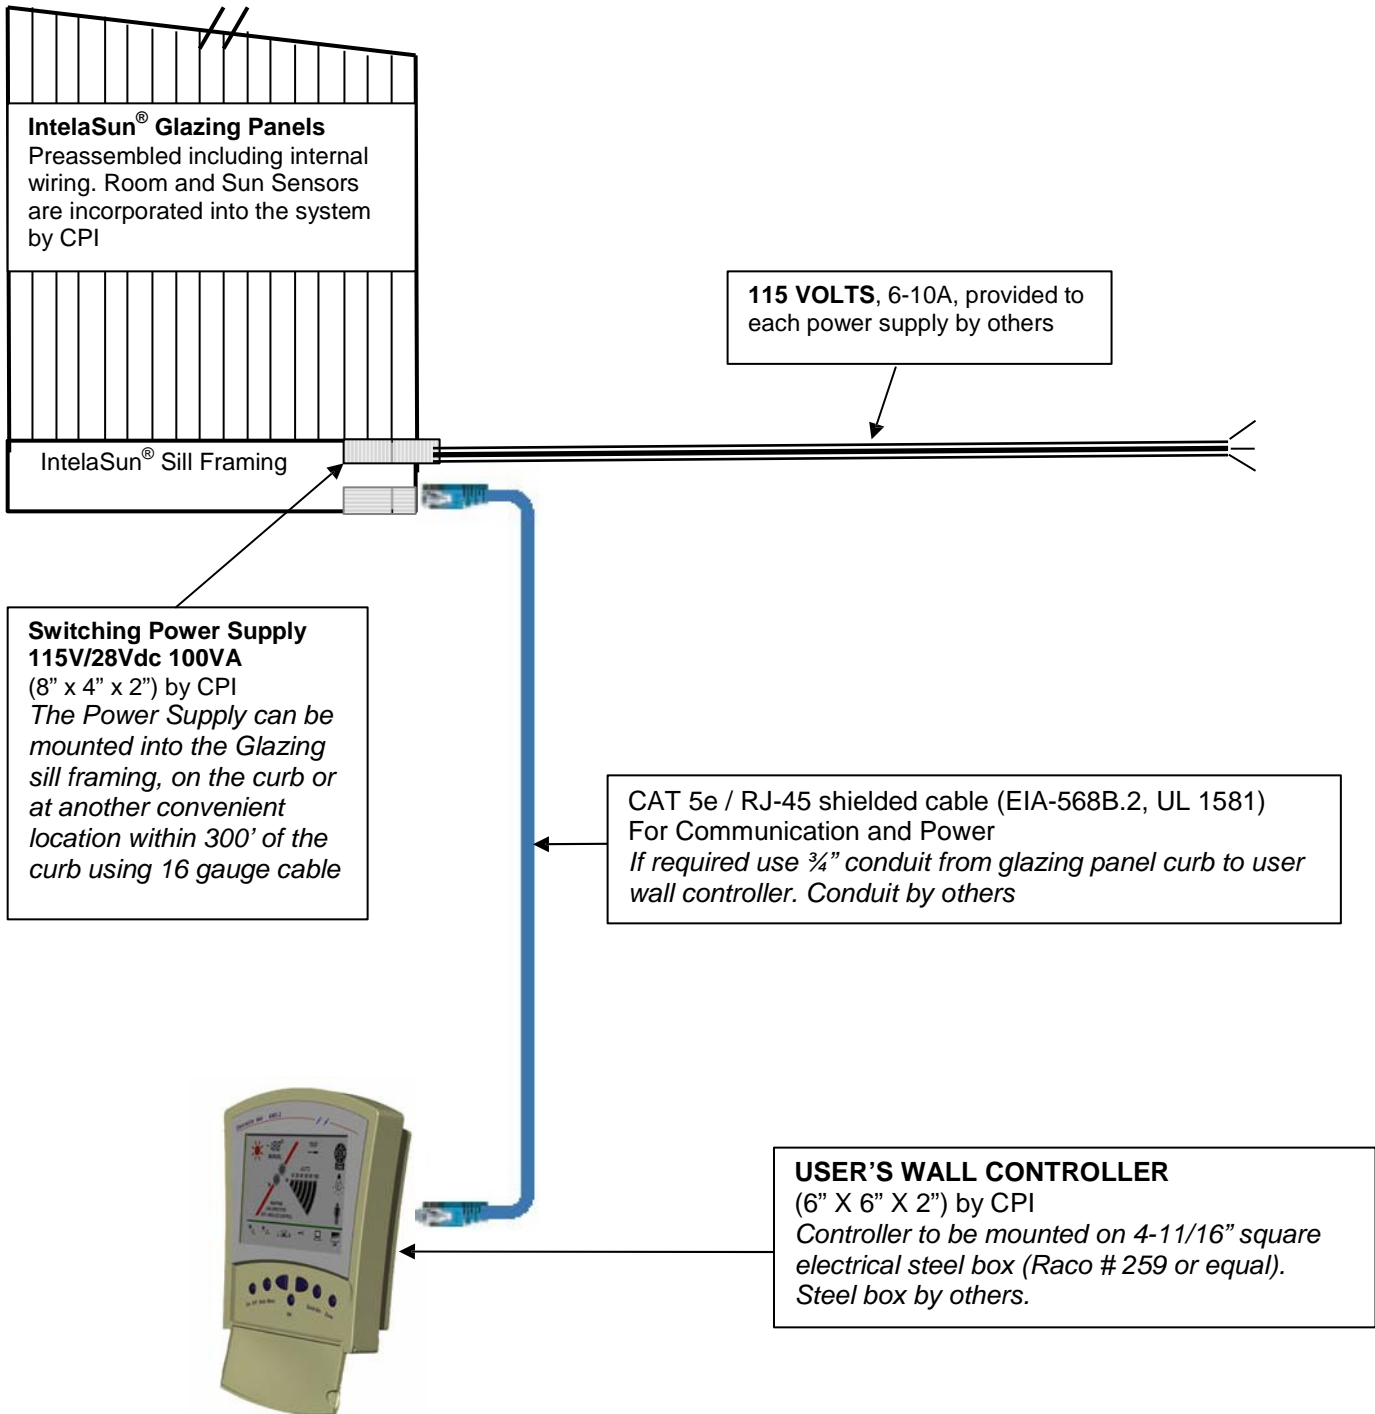

IntelSun® System Basic Building Interface Wiring Diagram (Power Supply Mounted Within Glazing Panel Sill Frame)

IntelaSun® System Alternate Building Interface Wiring Diagram

(Power Supply Mounted Away From Glazing Panel Sill)